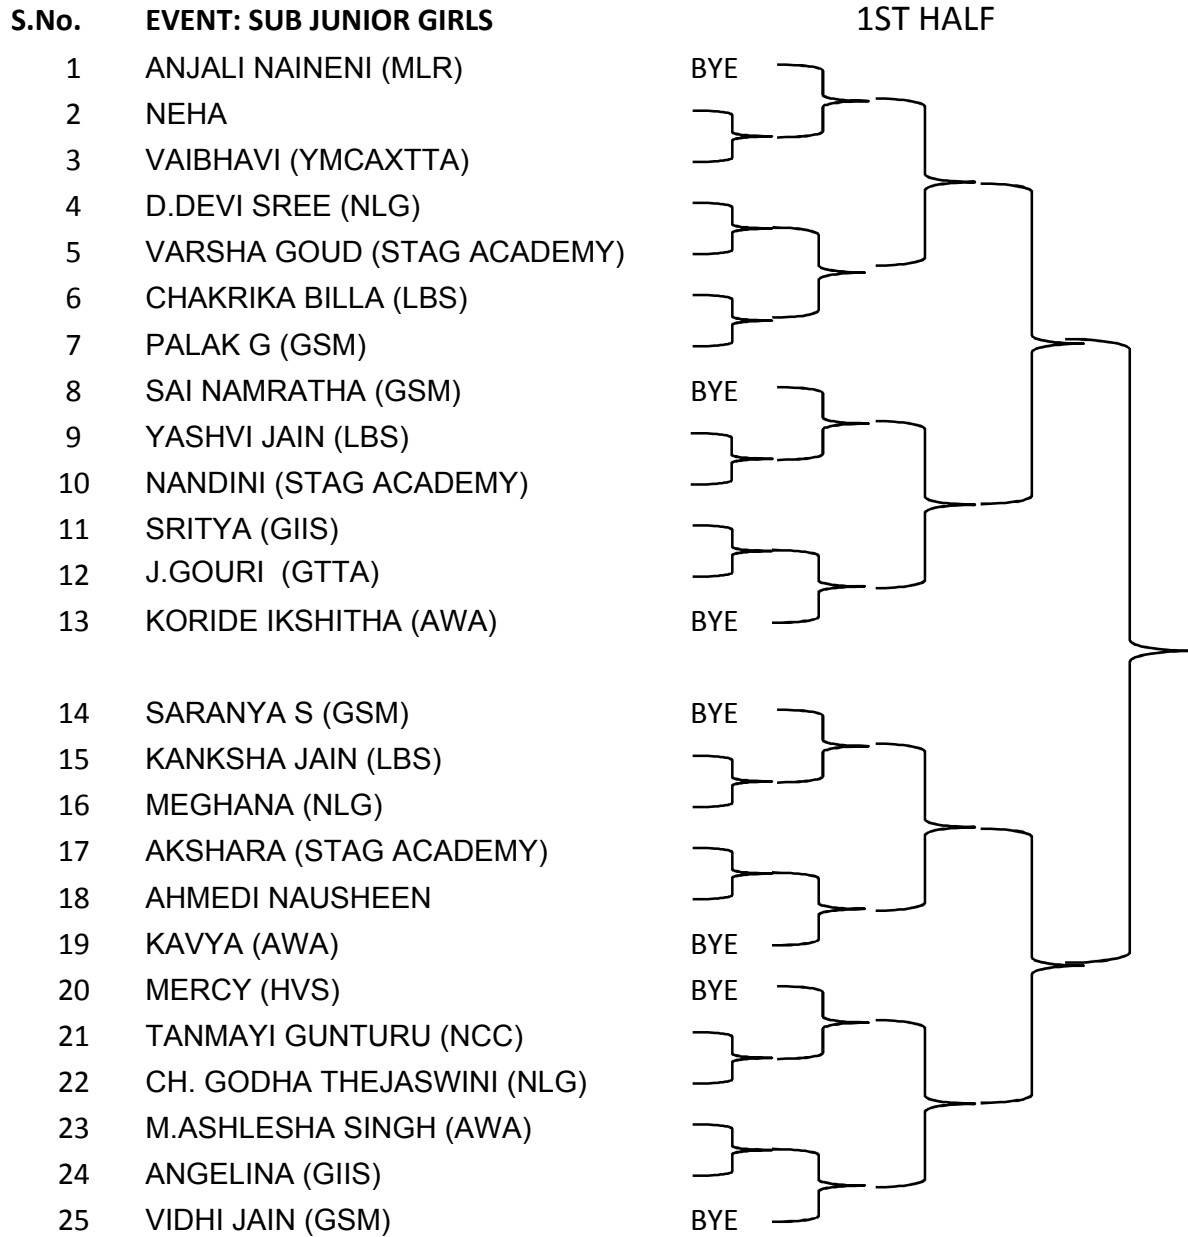

**3RD TELANGANA STATE RANKING TABLE TENNIS TOURNAMENT - 11-13TH AUG, 2017**

SPONSORED BY MAHAVEER GROUP OF INSTITUTIONS CONDUCTED BY RR DIST. TT ASSOCIATION

CHIEF REFEREE

**3RD TELANGANA STATE RANKING TABLE TENNIS TOURNAMENT - 11-13TH AUG, 2017**

SPONSORED BY MAHAVEER GROUP OF INSTITUTIONS CONDUCTED BY RR DIST. TT ASSOCIATION

S.No.	EVENT: SUB JUNIOR GIRLS	2ND HALF
26	AISHWARYA DAGA (AWA)	BYE
27	VAISHNAVI GOUD (LBS)	
28	M SRI RATHNA AMRUTHA REDDY	
29	RUCHIRA (NLG)	
30	PRAGYANSHA (STAG ACADEMY)	
31	DEEKSHA (GIIS)	BYE
32	RUCHITA (HVS)	BYE
33	YASHIKA JAIN (LBS)	
34	DHRITI SHRINE (STAG ACADEMY)	
35	HARIPRIYA (HVS)	
36	MERCY (HPS)	
37	PRIYANSHI (GSM)	BYE
38	SIDRA MARIYAM (DON BOSCO)	BYE
39	ANANYA D (GSM)	
40	NIKITA (STAG ACADEMY)	
41	PREETHI UYYURU (NCC)	
42	SAHITHI(HPS)	
43	POOJA KHAJANDAR (AWA)	BYE
44	AFIFA FATIMA (DON BOSCO)	
45	S SNEHA (ADILABAD)	
46	P JALANI (STAG ACADEMY)	
47	J. SAMEEKSHA REDDY (NLG)	
48	MANASA (AWA)	
49	N RAJESHWARI (ADILABAD)	
50	BHAAVITHA N (GSM)	BYE